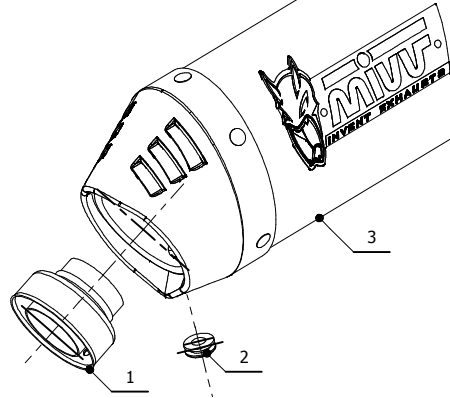

MODEL KTM SUPERDUKE 1290

YEAR 2014

LINE SPORT

MUFFLER OVAL CARBON CAP

SCHEMATIC

ELENCO PARTI / PARTS LIST

#	QTÀ / QTY	DESCRIZIONE / DESCRIPTION	CODICE / CODE
1	1	DB killer / DB killer	50.DK.067.0
2	1	Tappo in gomma / Rubber stopper	50.73.266.1
3	1	Silenziatore / Muffler	OVAL CARBON CAP
4	1	Protezione in gomma per staffa / Rubber protection for bracket	50.73.077.1
5	1	Staffa / Bracket	50.SS.030.0
6	1	Vite M8x25 / Screw M8x25	50.73.064.1
7	1	Rondella in alluminio / Aluminium washer	50.73.063.1
8	1	Staffa / Bracket	50.SS.683.0
9	1	Dado M8 flangiato / Flanged nut M8	50.73.393.1
10	1	Rondella alluminio / Aluminium washer	50.73.291.1
11	1	Vite M8x16 / Screw M8x16	50.73.575.1
12	1	Tubo di raccordo / Link pipe	9773KT014S7
13	1	Gancio molla / Spring hook	50.73.245.1
14	1	Molla corta / Short Spring	50.73.123.1
15	1	Tubo in gomma per molla / Rubber pipe for spring	50.73.210.1

**PARTI ORIGINALI
ORIGINAL PARTS**

**OPTIONAL PARTS
KT.014.C1 - NO KAT PIPE**

APPLICAZIONI / APPLICATIONS

CODICE / CODE	TUBO / PIPE	SILENZIATORE / MUFFLER	FASCETTA / CLAMP	CODICE OMOL. / HOMOL.CODE
KT.014.L3C	INOX / ST.STEEL	CARBONIO (COPPA CARBONIO) / CARBON (CARBON CAP)	INOX / ST.STEEL	ME033 e9 1288
KT.014.L4C	INOX / ST.STEEL	TITANIO (COPPA CARBONIO) / TITANIUM (CARBON CAP)	INOX / ST.STEEL	ME033 e9 1288