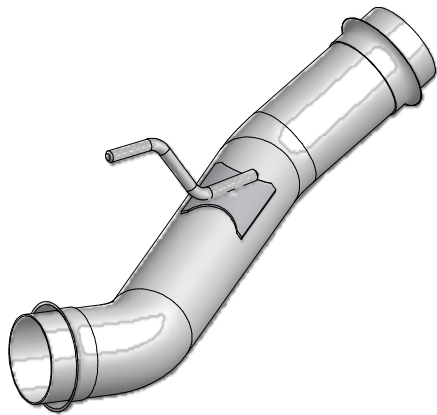

MODEL KTM SUPERDUKE 1290

YEAR 2014

LINE SPORT

MUFFLER OVAL CARBON CAP

SCHEMATIC

ELENCO PARTI / PARTS LIST

#	QTÀ / QTY	DESCRIZIONE / DESCRIPTION	CODICE / CODE
1	1	DB killer / DB killer	50.DK.067.0
2	1	Tappo in gomma / Rubber stopper	50.73.266.1
3	1	Silenziatore / Muffler	OVAL CARBON CAP
4	1	Protezione in gomma per staffa / Rubber protection for bracket	50.73.077.1
5	1	Staffa / Bracket	50.SS.030.0
6	1	Vite M8x25 / Screw M8x25	50.73.064.1
7	1	Rondella in alluminio / Aluminium washer	50.73.063.1
8	1	Staffa / Bracket	50.SS.683.0
9	1	Dado M8 flangiato / Flanged nut M8	50.73.393.1
10	1	Rondella alluminio / Aluminium washer	50.73.291.1
11	1	Vite M8x16 / Screw M8x16	50.73.575.1
12	1	Tubo di raccordo / Link pipe	9773KT014S7
13	1	Gancio molla / Spring hook	50.73.245.1
14	1	Molla corta / Short Spring	50.73.123.1
15	1	Tubo in gomma per molla / Rubber pipe for spring	50.73.210.1

**PARTI ORIGINALI
ORIGINAL PARTS**

**OPTIONAL PARTS
KT.014.C1 - NO KAT PIPE**

APPLICAZIONI / APPLICATIONS

CODICE / CODE	TUBO / PIPE	SILENZIATORE / MUFFLER	FASCETTA / CLAMP	CODICE OMOL. / HOMOL.CODE
KT.014.L3C	INOX / ST.STEEL	CARBONIO (COPPA CARBONIO) / CARBON (CARBON CAP)	INOX / ST.STEEL	ME033 e9 1288
KT.014.L4C	INOX / ST.STEEL	TITANIO (COPPA CARBONIO) / TITANIUM (CARBON CAP)	INOX / ST.STEEL	ME033 e9 1288