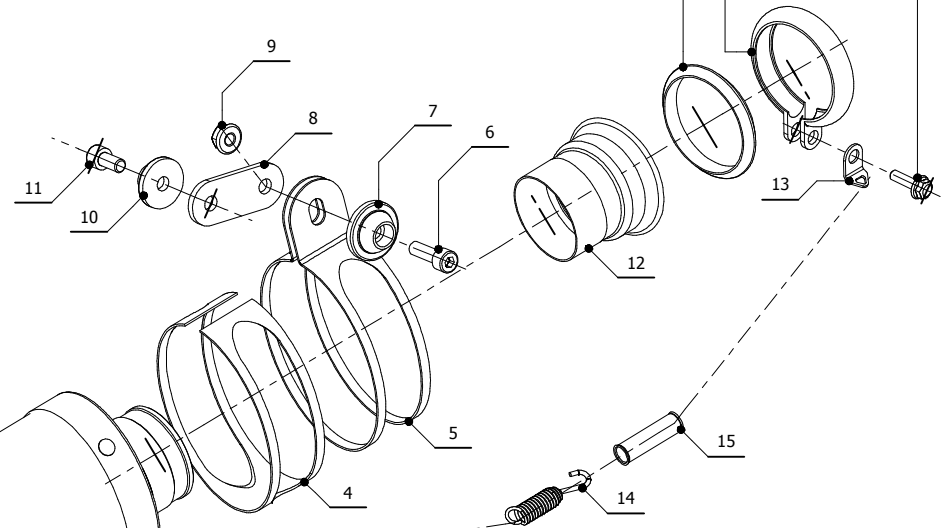

MODEL KTM SUPERDUKE 1290

YEAR 2014

LINE SPORT

MUFFLER OVAL CARBON CAP

SCHEMATIC

ELENCO PARTI / PARTS LIST

#	QTÀ / QTY	DESCRIZIONE / DESCRIPTION	CODICE / CODE
1	1	DB killer / DB killer	50.DK.067.0
2	1	Tappo in gomma / Rubber stopper	50.73.266.1
3	1	Silenziatore / Muffler	OVAL CARBON CAP
4	1	Protezione in gomma per staffa / Rubber protection for bracket	50.73.077.1
5	1	Staffa / Bracket	50.SS.030.0
6	1	Vite M8x25 / Screw M8x25	50.73.064.1
7	1	Rondella in alluminio / Aluminium washer	50.73.063.1
8	1	Staffa / Bracket	50.SS.683.0
9	1	Dado M8 flangiato / Flanged nut M8	50.73.393.1
10	1	Rondella alluminio / Aluminium washer	50.73.291.1
11	1	Vite M8x16 / Screw M8x16	50.73.575.1
12	1	Tubo di raccordo / Link pipe	9773KT014S7
13	1	Gancio molla / Spring hook	50.73.245.1
14	1	Molla corta / Short Spring	50.73.123.1
15	1	Tubo in gomma per molla / Rubber pipe for spring	50.73.210.1

**PARTI ORIGINALI
ORIGINAL PARTS**

**OPTIONAL PARTS
KT.014.C1 - NO KAT PIPE**

APPLICAZIONI / APPLICATIONS

CODICE / CODE	TUBO / PIPE	SILENZIATORE / MUFFLER	FASCETTA / CLAMP	CODICE OMOL. / HOMOL.CODE
KT.014.L3C	INOX / ST.STEEL	CARBONIO (COPPA CARBONIO) / CARBON (CARBON CAP)	INOX / ST.STEEL	ME033 e9 1288
KT.014.L4C	INOX / ST.STEEL	TITANIO (COPPA CARBONIO) / TITANIUM (CARBON CAP)	INOX / ST.STEEL	ME033 e9 1288